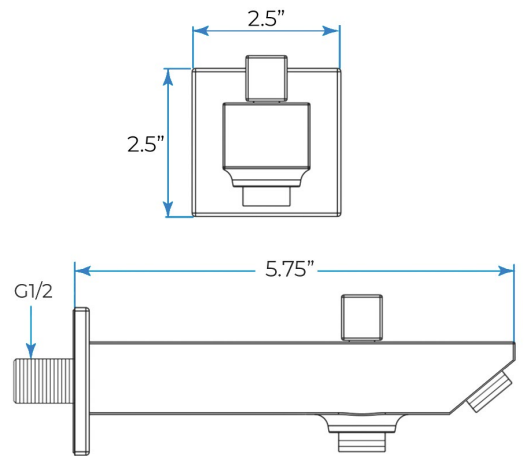

Shower Mixer

Product shown is only for installation display purpose

Shower Mixer Connections

Hand Shower

Spout

Body Jet

FEATURES

- Material: Brass
- Base Plate Height: 5-1/8"
- Base Plate Width: 5-1/8"
- Jet Surface Area: 3-1/8"
- Surface Depth: 1/4"
- Adjustment Angle: 5°
- Male NPT Connection: 1/2"
- Maximum Flow Rate: 2.5 GPM (9.5L/min) max @ 80 psi