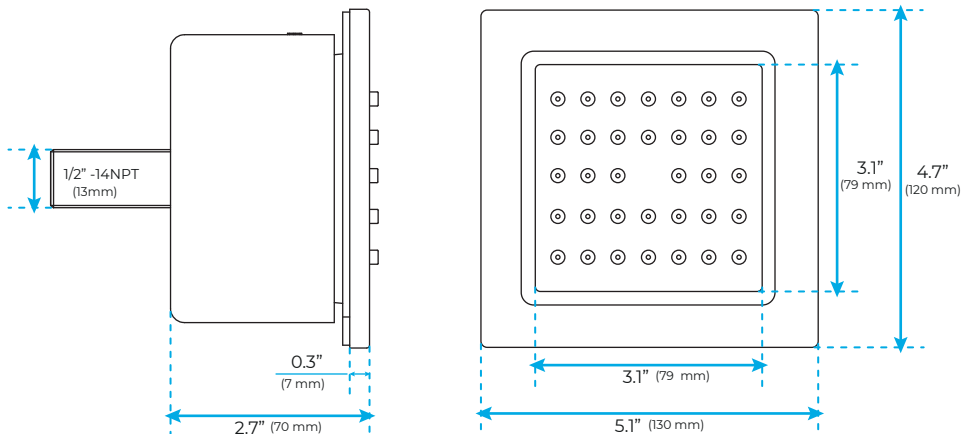

## PHONE CONTROLLED CHROME LUXURIOUS THERMOSTATIC LED RECESSED CEILING MOUNT MUSICAL RAINFALL SHOWER SYSTEM WITH HAND SHOWER AND 6 JETTED BODY SPRAYS SPECIFICATIONS

Shower Panel /Hose Material: 304 Stainless Steel  
 Shower Head Size: 900\*300 mm  
 Showerheads Install: Embedded Ceiling Mounted  
 Concealed Mixer Install: Wall-Mounted  
 LED Shower Head Functions: Rainfall, Waterfall, Mist, Water Column  
 Water Pressure: 0.3 MPA  
 Water Flow: 16L/min~28L/min  
 Shower Accessories Material: Brass  
 LED Light: Need to Connect Power  
 LED Light Color: 64 Color  
 Shower Hose Length: 1.5M  
 AC: 100-265V 50/60Hz  
 Music: Need Bluetooth

## Shower Mixer Connections

### FEATURES

- Material: Brass
- Base Plate Height: 5-1/8"
- Base Plate Width: 5-1/8"
- Jet Surface Area: 3-1/8"
- Surface Depth: 1/4"
- Adjustment Angle: 5°
- Male NPT Connection: 1/2"
- Maximum Flow Rate: 2.5 GPM (9.5L/min) max @ 80 psi