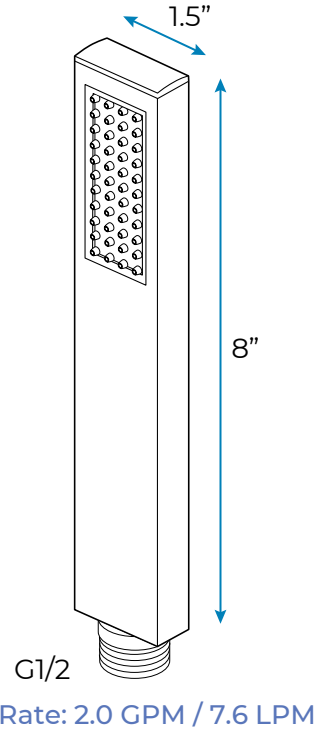

Hand Shower