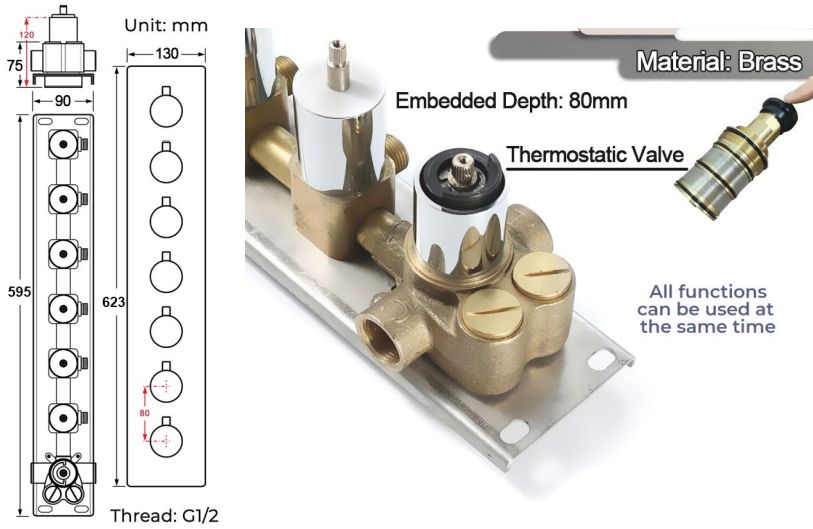

Shower Mixer

Product shown is only for installation display purpose