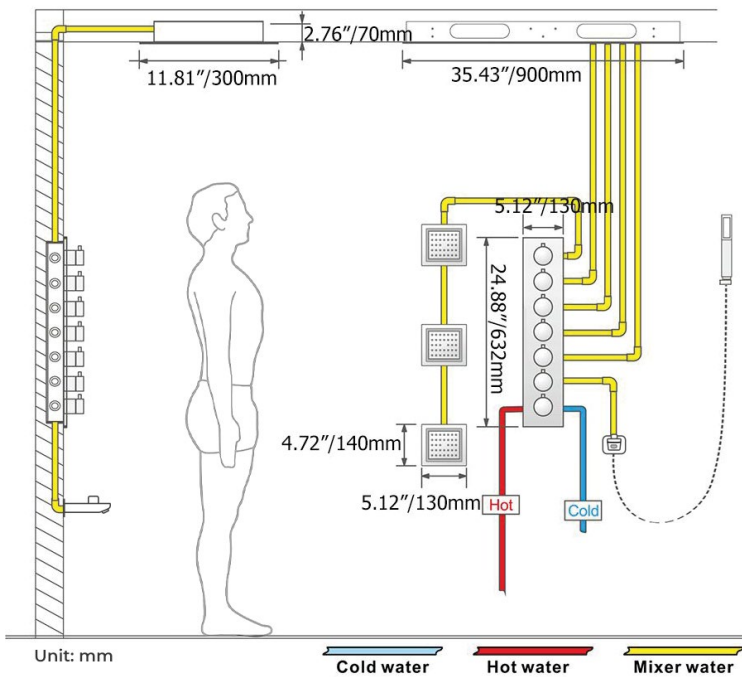

Shower Mixer Connections