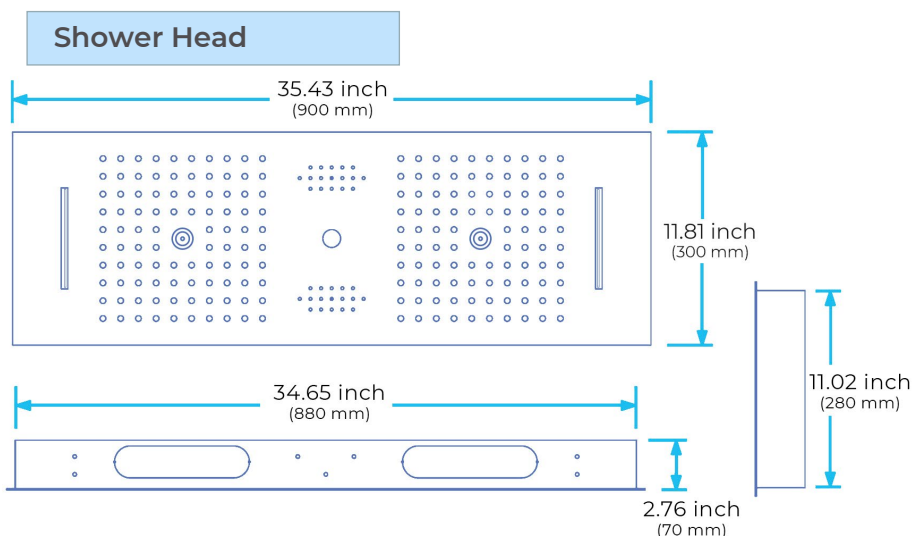

## PHONE CONTROLLED CHROME LUXURIOUS THERMOSTATIC LED RECESSED CEILING MOUNT MUSICAL RAINFALL SHOWER SYSTEM WITH HAND SHOWER AND 6 JETTED BODY SPRAYS SPECIFICATIONS

Shower Panel /Hose Material: 304 Stainless Steel  
 Shower Head Size: 900\*300 mm  
 Showerheads Install: Embedded Ceiling Mounted  
 Concealed Mixer Install: Wall-Mounted  
 LED Shower Head Functions: Rainfall, Waterfall, Mist, Water Column  
 Water Pressure: 0.3 MPA  
 Water Flow: 16L/min~28L/min  
 Shower Accessories Material: Brass  
 LED Light: Need to Connect Power  
 LED Light Color: 64 Color  
 Shower Hose Length: 1.5M  
 AC: 100-265V 50/60Hz  
 Music: Need Bluetooth

### FEATURES

- Material: Brass
- Base Plate Height: 5-1/8"
- Base Plate Width: 5-1/8"
- Jet Surface Area: 3-1/8"
- Surface Depth: 1/4"
- Adjustment Angle: 5°
- Male NPT Connection: 1/2"
- Maximum Flow Rate: 2.5 GPM (9.5L/min) max @ 80 psi